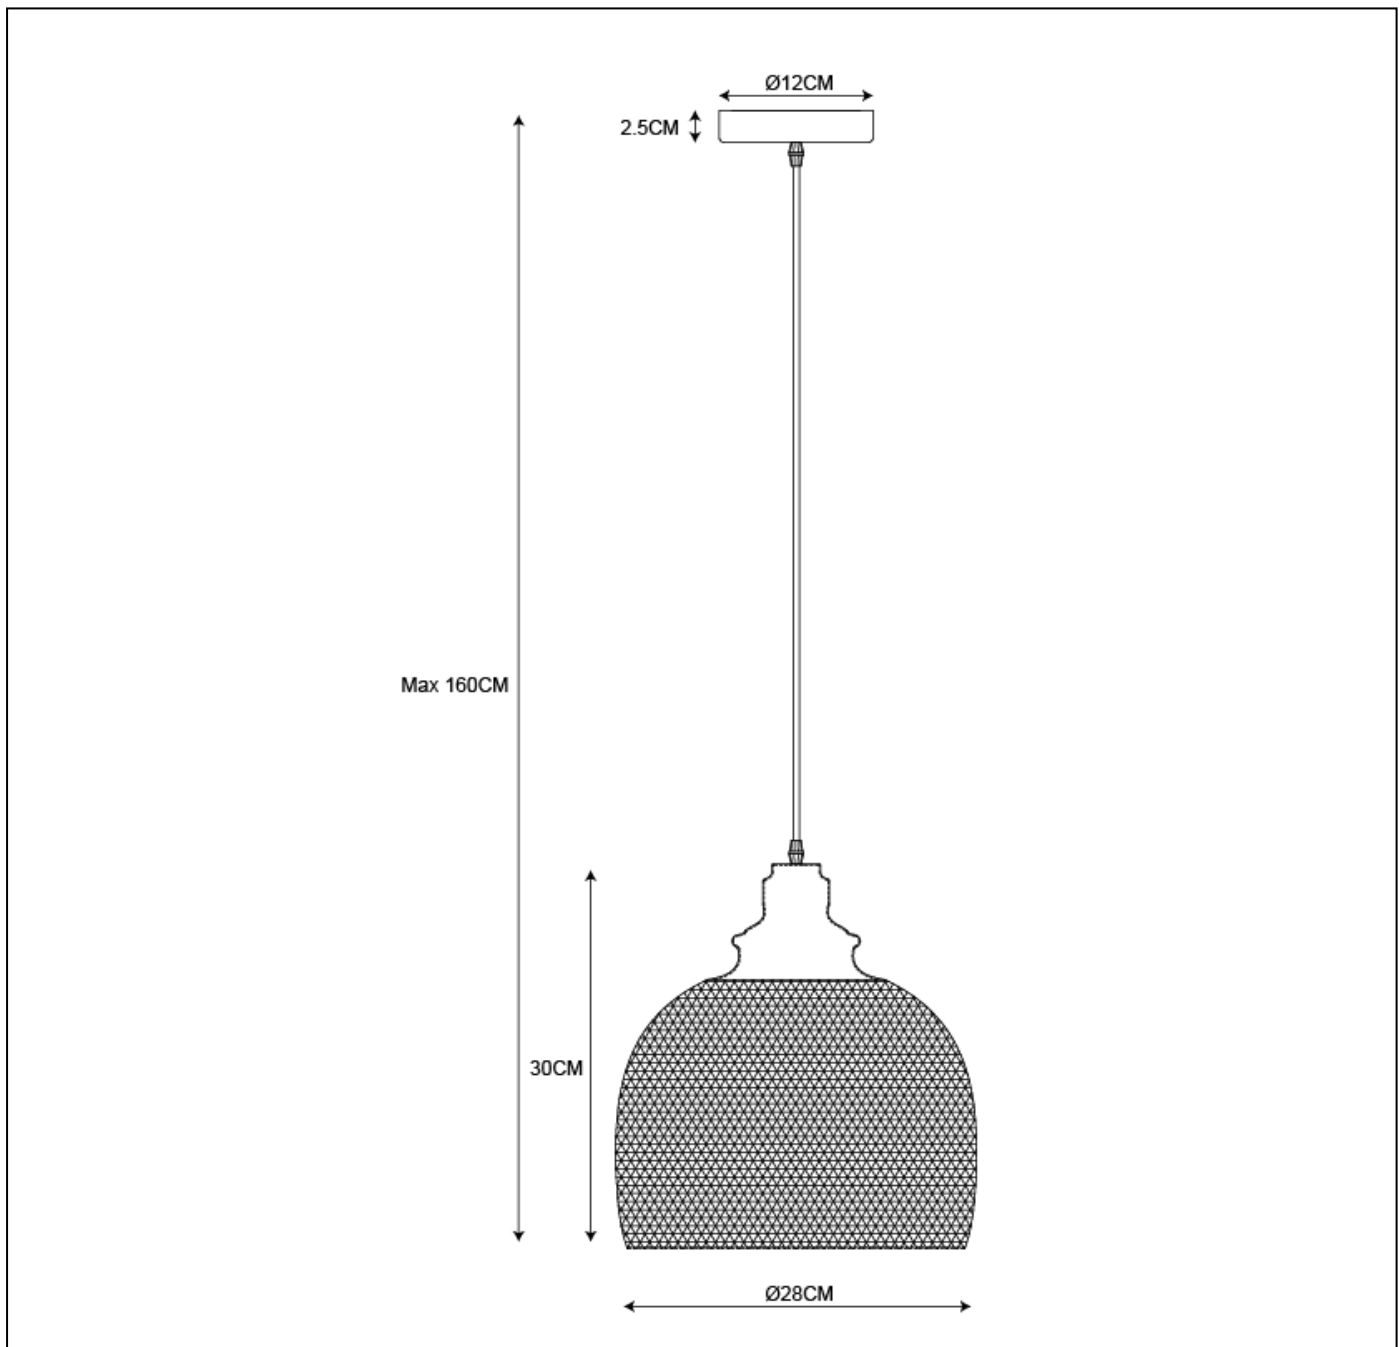

### General

**Dimensions LxWxH :** 28 cm x 28 cm x 160 cm  
**Height minimum :** 33 cm  
**Height maximum :** 160 cm  
**Dimensions shade LxWxH :** 28 cm x 28 cm x 30cm  
**Main material :** Metal  
**Ceiling rose material :** Metal  
**Color :** Black  
**Style :** Modern  
**Shape :** Round  
**Weight :** 0,65 kg  
**Warranty :** 2 years

### Product specifications

**Dimmable :** Yes  
**Light direction :** Around (Diffuse)  
**Adjustable in height :** Adjustable In Height (Before Installation)  
**Directional :** Not Directional  
**Cable :** Yes, Cable On Product  
**Cable length :** 120 cm  
**Sensor :** Without Sensor  
**Control :** Light Switch Control  
**IP-Class :** 20  
**Electric class :** 1  
**Light source including ?:** No  
**Lamp socket :** E27  
**Light source number :** 1  
**Power requirements :** 220-240V~50Hz  
**Bulb type & maximum wattage :** E27- max.60W

# MESH

Item number : 43404/28/30

EAN code : 5411212430397

For more specifications, dimensions please visit

[www.lucide.com](http://www.lucide.com)

INSTALLATION DRAWING SPECIFICATIONS